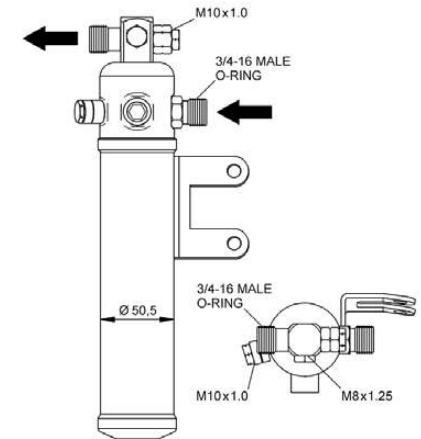

33097

MERCEDES-BENZ MK/SK