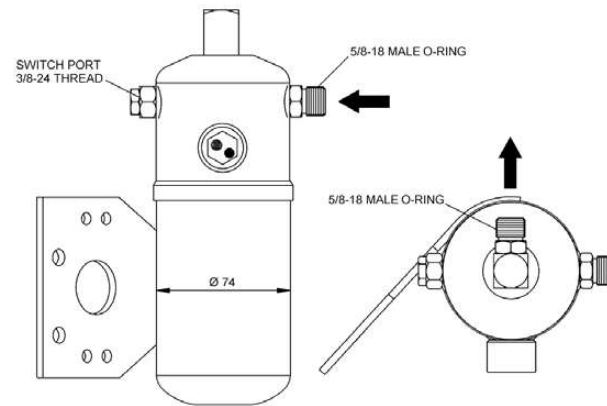

33079

RENAULT TRUCK

Magnum