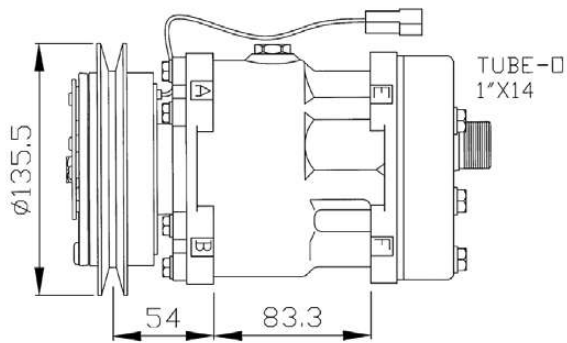

32477

DAF XF 105

DIRECT MOUNT, EQUIVALENT WITH
MODEL NO. SD7H15-4002, 6048, 8231
CILINDER HEAD "SB", 24 VOLT

32477

IVECO EuroCargo

EQUIVALENT WITH MODEL NO. 7948
CILINDER HEAD "MD", 24 VOLT

32074

IVECO EuroCargo Tector