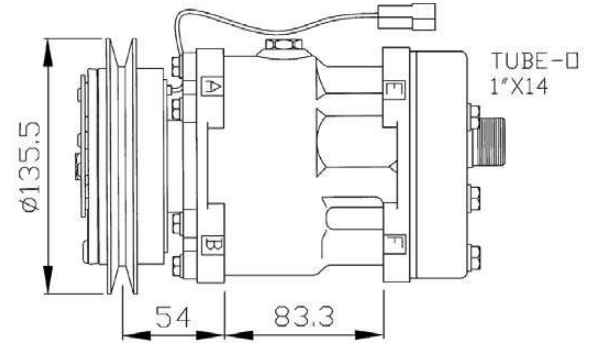

EQUIVALENT WITH MODEL NO. 7948
CILINDER HEAD "MD", 24 VOLT

32074