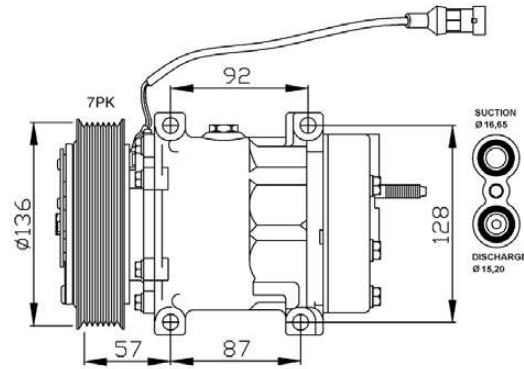

DIRECT MOUNT, EQUIVALENT WITH
MODEL NO. SD7H15-4002, 6048, 8231
CILINDER HEAD "SB", 24 VOLT

32477

DAF XF 105