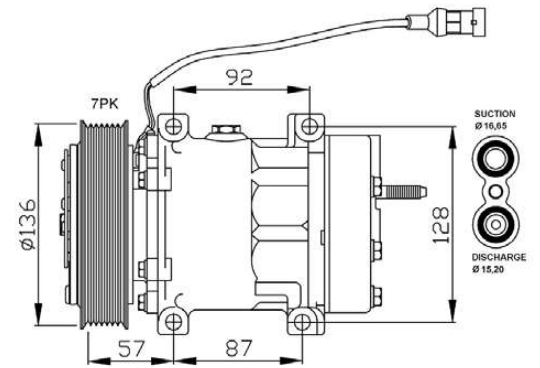

32477

DAF XF 105

DIRECT MOUNT, EQUIVALENT WITH
MODEL NO. SD7H15-4002, 6048, 8231
CILINDER HEAD "SB", 24 VOLT

32477

IVECO EuroCargo

EQUIVALENT WITH MODEL NO. 7948
CILINDER HEAD "MD", 24 VOLT

32074

IVECO EuroCargo Tector