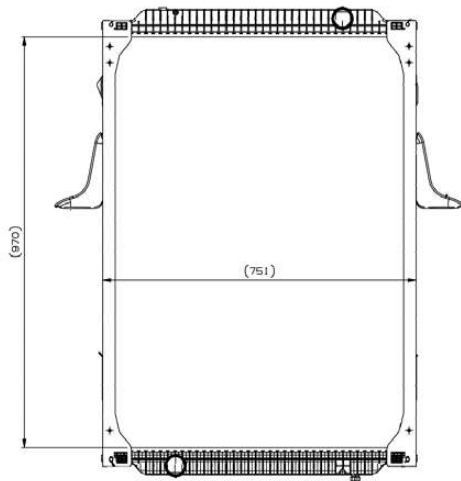

RENAULT TRUCK Premium Distribution / Route 270/320/370/420