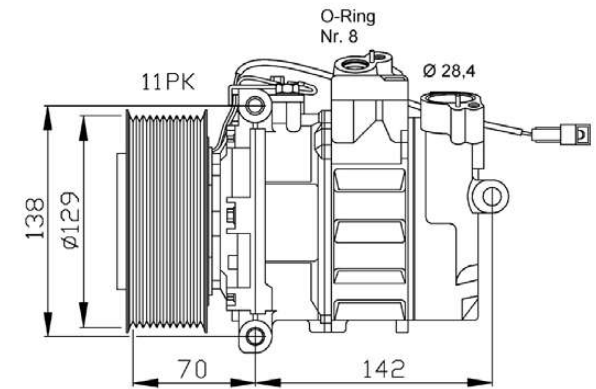

32413

MERCEDES-BENZ

Actros/Actros MP2 / MP3