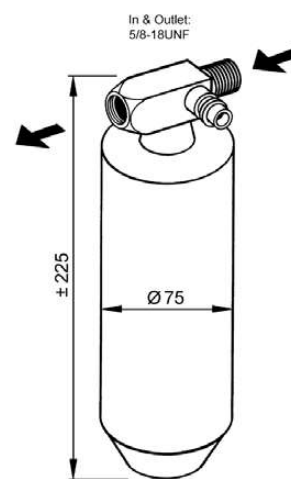

VOLVO

FH 12 (340-500HP)/FH 16 (470-610HP)

33079

VOLVO

FH 12 (340-460HP)/FH 16 (520-610HP)

33113

VOLVO

Truck