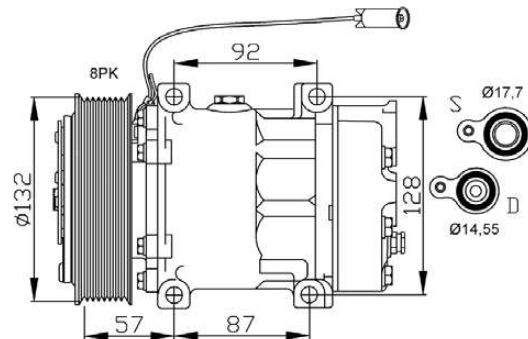

32073

VOLVO

FH 12 (340-460HP)

EQUIVALENT WITH DIRECT MOUNT-
 MODEL NO. SD7H15- 6028, 6034, 8044,
 8112, 8176, 8242
 CILINDER HEAD WV/WZ, 24 VOLT

32412

VOLVO

FH 16 (470-610HP)

EQUIVALENT WITH DIRECT MOUNT-
 MODEL NO. SD7H15- 6028, 6034, 8044,
 8112, 8176, 8242
 CILINDER HEAD WV/WZ, 24 VOLT