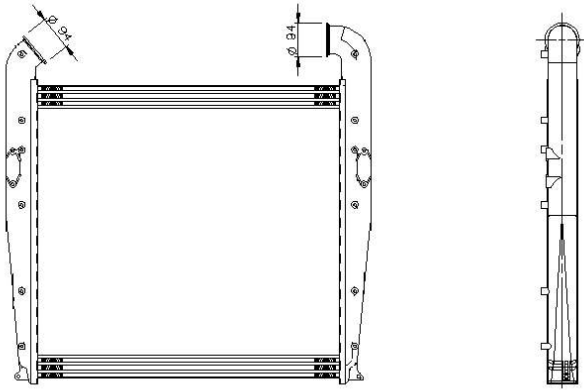

SCANIA 4-series large cabin

309018 825 x 797 x 62