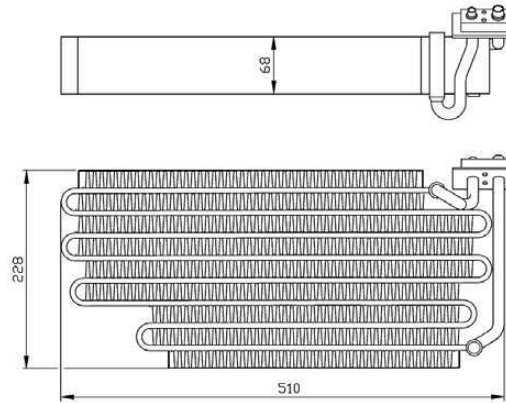

36103

SCANIA

4-Series