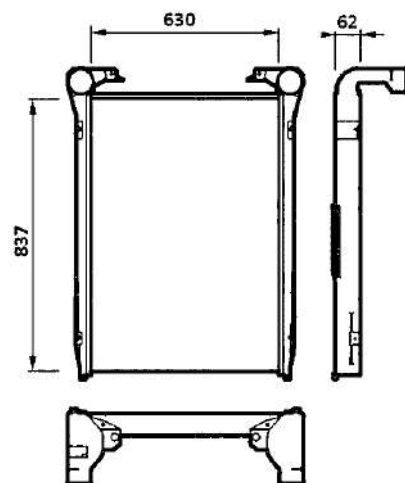

RENAULT TRUCK Premium Distribution / Route 250-300-340