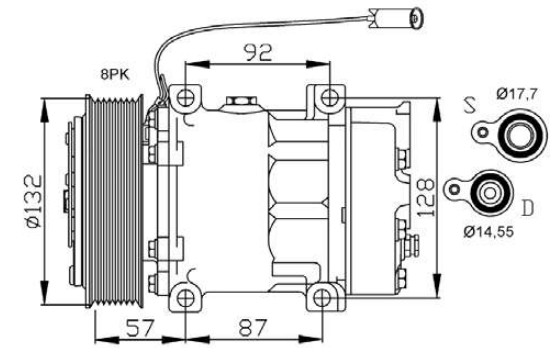

EQUIVALENT WITH DIRECT MOUNT-
MODEL NO. SD7H15- 6028, 6034, 8044,
8112, 8176, 8242
CILINDER HEAD WV/WZ, 24 VOLT

32412

VOLVO

FH 16 (470-610HP)