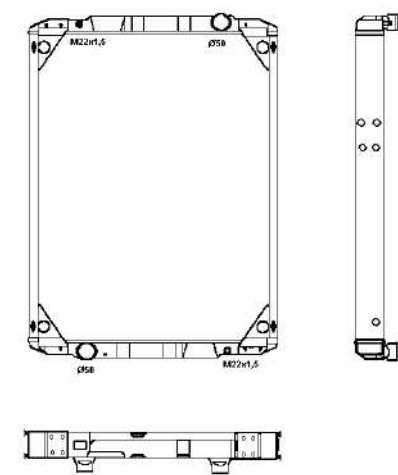

RENAULT TRUCK

Premium Route 385