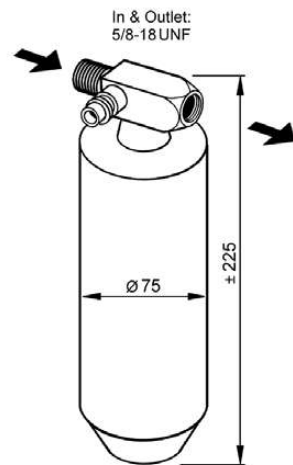

RENAULT TRUCK

Kerax / Premium