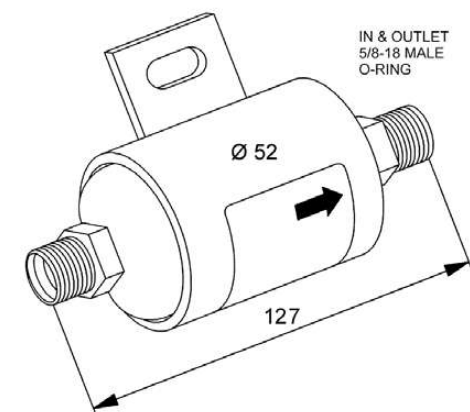

33115

DAF

95 XF