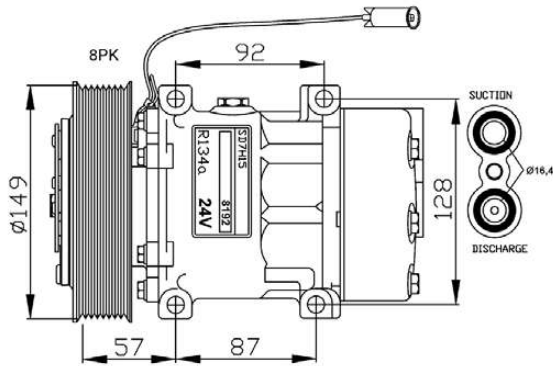

32565

RENAULT TRUCK

Premium II

SD7H15- 6093, 8192
CILINDER HEAD SQ, 24 VOLT

32699

SCANIA

4-Series / P,G,R,T-Series