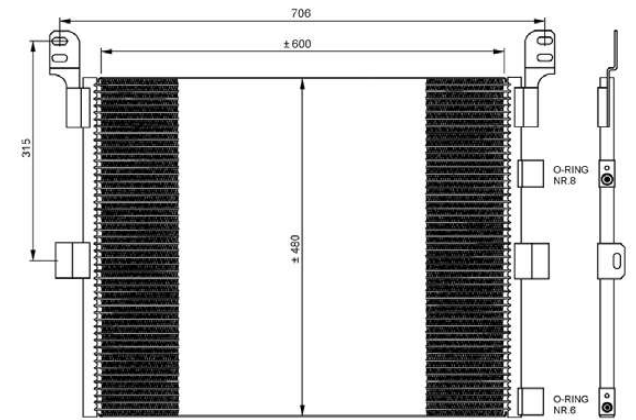

RENAULT TRUCK

Magnum / Premium 2