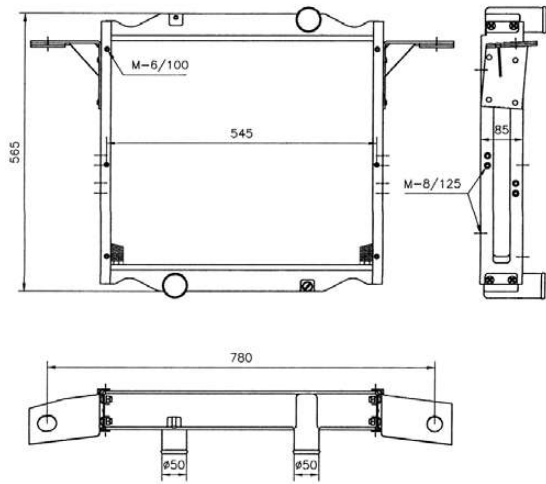

RENAULT TRUCK

Midliner S120-S135