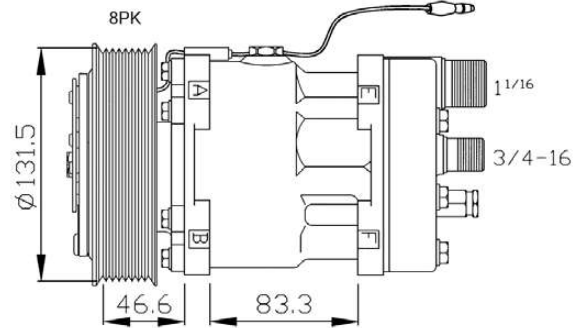

8-EAR MOUNT, EQUIVALENT
WITH MODEL NO. 7834, 24 VOLT
CILINDER HEAD "KF"

32073

VOLVO

FH 12 (340-460HP)