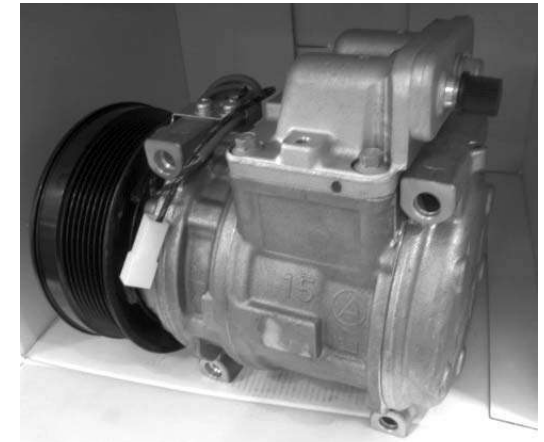

32566

MERCEDES-BENZ Truck 902,904,906,907,924,926-Series