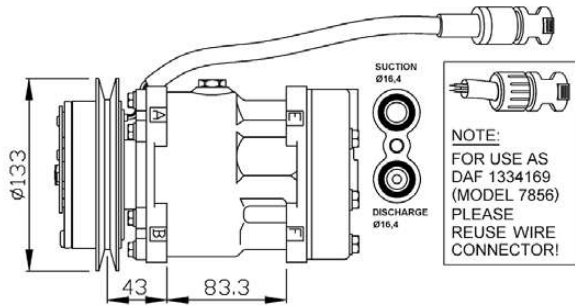

DAF 75 / 85 / 95 / CF / 95XF / XF95

SD7H15-7856, 8051, 8127, 8182
CILINDER HEAD "QC" (GM-PAD), 24 VOLT

32114

DAF CF 85