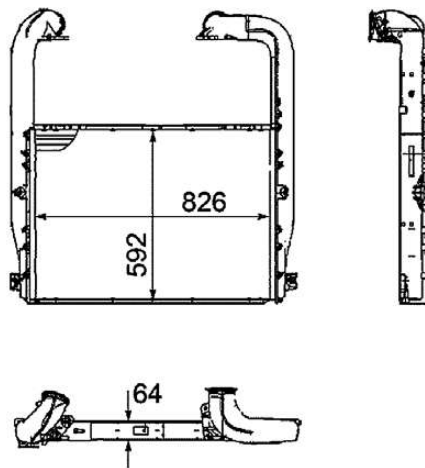

SCANIA R-series (EGR-emission control)