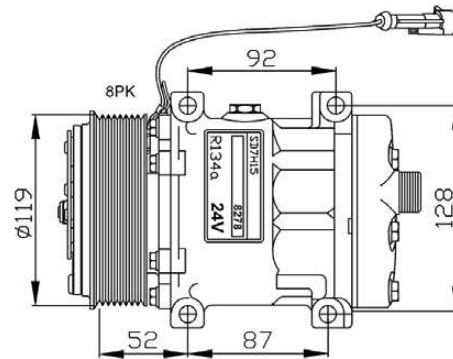

32477

DAF XF 105

DIRECT MOUNT, EQUIVALENT WITH
MODEL NO. SD7H15-4002, 6048, 8231
CILINDER HEAD "SB", 24 VOLT

32477

IVECO EuroCargo

EQUIVALENT WITH MODEL NO. 7948
CILINDER HEAD "MD", 24 VOLT

32074

IVECO EuroCargo Tector