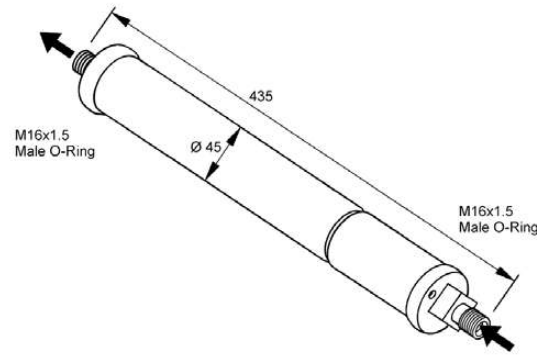

33103

MERCEDES-BENZ Econic