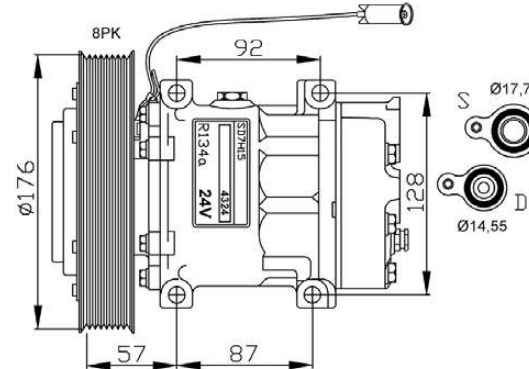

SD7H15- 4324
CILINDER HEAD "WV/WZ", 24 VOLT

32700